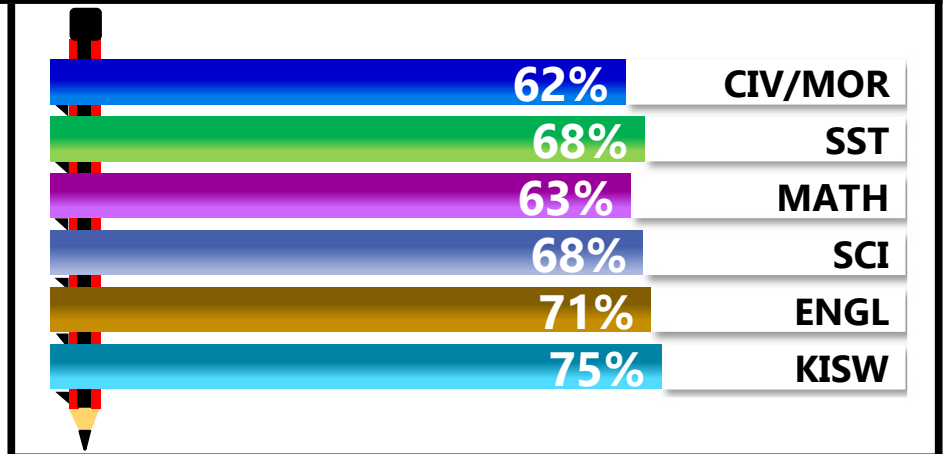

		<h1>MORNING STAR</h1>			
REGION: IRINGA		SCHOOL AVERAGE	203.7	OVERALL GRADE	
DISTRICT: MAFINGA				Category	
				ABOVE 40	

SUBJECT PERFORMANCE ANALYSIS

SUBJECT NAME	AVG	%	RNK
KISWAHILI	37.6	75%	1
ENGLISH	35.4	71%	2
SOCIAL STUDIES	34.2	68%	3
SCIENCE	34.0	68%	4
MATHEMATICS	31.7	63%	5
CIVIC & MORAL	30.8	62%	6
BOYS/GIRLS PASS RATE	STD	AVG	%
BOYS	28	0.51	51%
GIRLS	24	0.49	49%