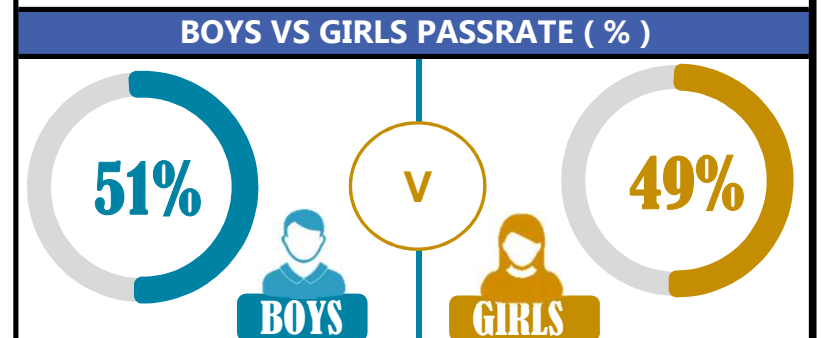

OVERALL PERFORMANCE ANALYSIS		
REGISTERED	52	100%
SEATED	52	100%
ABSENTEES	0	0%
PASSED	47	90%
FAILED	5	10%